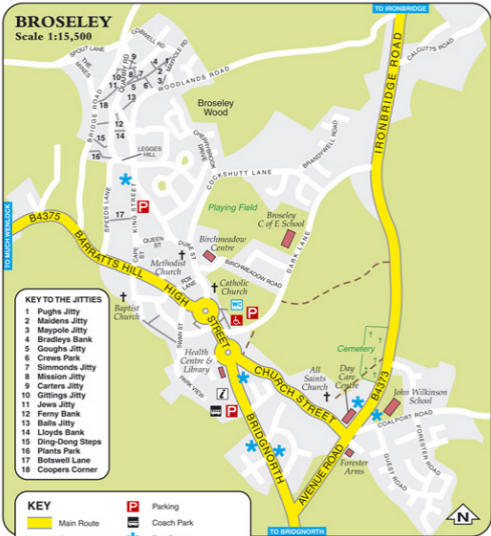

# BROSELEY

Scale 1:15,500

## KEY TO THE JITTIES

- 1 Pugh's Jitty
- 2 Maidens Jitty
- 3 Maypole Jitty
- 4 Bradleys Bank
- 5 Goughs Jitty
- 6 Crews Park
- 7 Simmonds Jitty
- 8 Mission Jitty
- 9 Carters Jitty
- 10 Gittings Jitty
- 11 Jews Jitty
- 12 Ferny Bank
- 13 Balls Jitty
- 14 Lloyds Bank
- 15 Ding-Dong Steps
- 16 Plants Park
- 17 Botswell Lane
- 18 Coopers Corner

## KEY

- |  |                 |  |                            |
|--|-----------------|--|----------------------------|
|  | Main Route      |  | Parking                    |
|  | Footpath        |  | Coach Park                 |
|  | Steps           |  | Bus Stop                   |
|  | Jitties         |  | Tourist Information Centre |
|  | One-way Street  |  | Church                     |
|  | Public Building |  | Public Convenience         |
|  |                 |  | Disabled Toilets           |